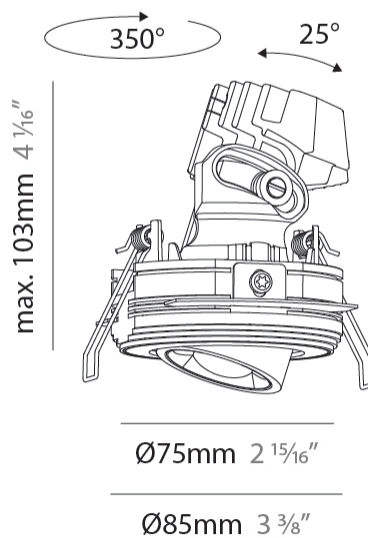

GENERAL

Series: Oiko Pro Round
 Subseries: Oiko Pro Round Adjustable
 Brand: Prolicht
 Division: Architectural
 Mounting Type: Trimless
 Mounting Location: Ceiling
 Subcategory: Downlight

PHYSICAL

Shape: Round
 Diameter (mm): 75
 Diameter (in): 2 15/16
 Height (mm): 103
 Height (in): 4 1/16
 Ceiling Thickness (mm): 10 / 12.5 / 15 / 25
 Ceiling Thickness (in): 3/8 or 1/2 or 9/16 or 1
 Min. Recessing Depth (mm): 115
 Min. Recessing Depth (in): 4 1/2
 Light Distribution: Direct
 Diffuser: Lens Pack - Spread Lens / Linear Spread Lens / Honeycomb Louver
 Fixture Finish: SSR / BKV / CWI / CRY / HAB / UFT / ITA / RUA / FTG / MYG / LOD / PUS / FRO / FUP / KIA / POP / BLS / SPG / MEY / GOH / GUM / CHC / COM / ABZ / JAG / OBR / MOS / ROR
 Fixture Material: Aluminum Die Cast
 Cut-out Measurements: D. 86mm / 3 3/8"

OPTICAL

Reflector°: 50
 Adjustability: Rotational 350° / Tilt 25°

RATINGS AND CERTIFICATIONS

Certified By: Certified for North American Standards
 IP rating: IP20

OIKO PRO ROUND ADJUSTABLE TRIMLESS

A35817-

GENERAL

Series: Oiko Pro Round
 Subseries: Oiko Pro Round Adjustable
 Brand: Prolicht
 Division: Architectural
 Mounting Type: Recessed
 Mounting Location: Ceiling
 Subcategory: Downlight

PHYSICAL

Shape: Round
 Diameter (mm): 75
 Diameter (in): 2 ¹⁵/₁₆
 Height (mm): 103
 Height (in): 4 ¹/₁₆
 Ceiling Thickness (mm): 10 / 12.5 / 15 / 25
 Ceiling Thickness (in): 3/8 or 1/2 or 9/16 or 1
 Min. Recessing Depth (mm): 115
 Min. Recessing Depth (in): 4 ¹/₂
 Light Distribution: Downlight
 Diffuser: Lens Pack - Spread Lens / Linear Spread Lens / Honeycomb Louver
 Fixture Finish: SSR / BKV / CWI / CRY / HAB / UFT / ITA / RUA / FTG / MYG / LOD / PUS / FRO / FUP / KIA / POP / BLS / SPG / MEY / GOH / GUM / CHC / COM / ABZ / JAG / OBR / MOS / ROR
 Fixture Material: Aluminum Die Cast
 Cut-out Measurements: D. - 68mm / 2 11/16"