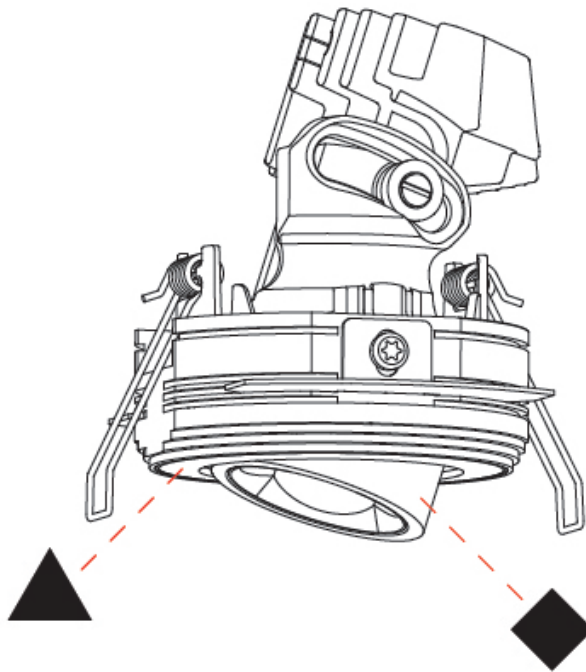

OIKO PRO ROUND ADJUSTABLE TRIMLESS

A35817-

PROJECT _____

TYPE _____

SPECIFIER _____

QUANTITY _____

DATE _____

A